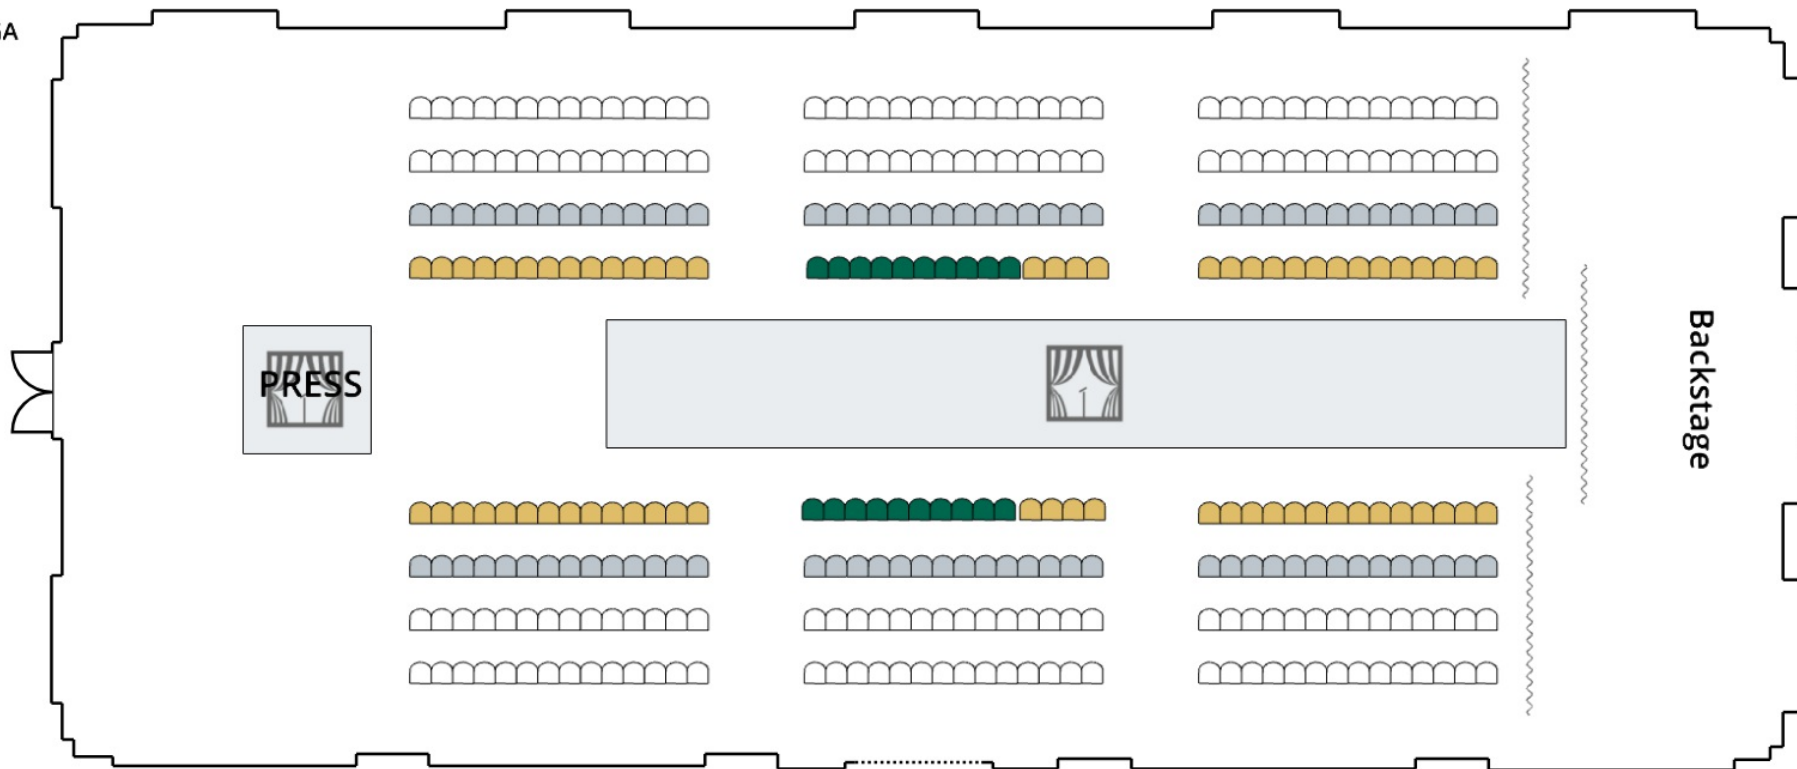

- CENTENNIAL
- VIP
- SILVER
- GA

10 Feet